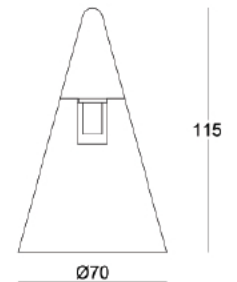

LED | | 24V | CE IP20 | CRI80/90

Model No.	LWQ-M41	Beam Angle	120 Degrees
Finish Color	Sandy Black / Glossy Gold	Installation	Magnetic Track Mounted
Input Power	3W	Warranty	3 Years
LED Light Source	Osram 2835 (3000K/4000K)	Certification	CE,CCC