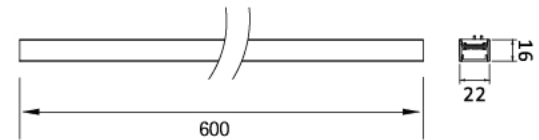

Total Power Consumed (W) > 150 W

Operating temperature range > -20 < Ta < +40

Operating Voltage (Vac) > DC 48V

Installation > MAG series track

IP Rating IP20

Dimension (mm) > 300*22*21mm

Warranty > 5 years

Power	5.5W/11W/16.5W
CCT	3000K/4000K/6000K
CRI	>85
Input Voltage	24V/48V
Beam Angle	100°
Color	Black/White
Size (mm)	5.5W: 22x16x300mm 11W: 22x16x600mm 16.5W: 22x16x900mm

Triac Dimmable | TRIDONIC PHILIPS EAGLE RISE Dimming Solution | 0-10V dimmable