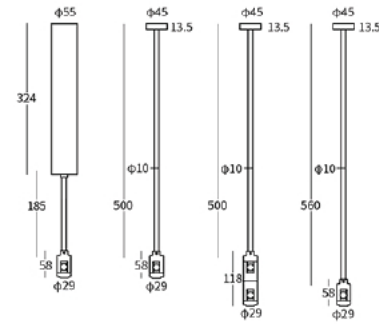

Set of accessories for Pendant ③ Application of Magnetic Rail