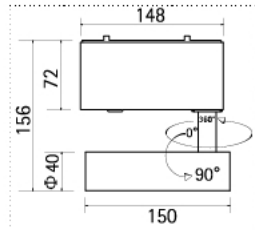

CCT 3000K/4000K/6000K
CRI >90
Input Voltage 24V/48V
Beam Angle 15°/25°/36°
Color Black/White
Size (mm) Φ 40 | L: 150 | H: 156

DV-SP-4010