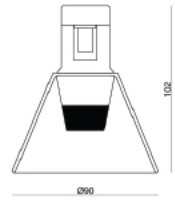

LED | | 24V | CE IP20 | CRI80/90

Model No.	LWQ-M43	Beam Angle	120 Degrees
Finish Color	Sandy Black+Glass / Sandy black + Smokey Gray Glossy Gold + Glass / Glossy Gold + Smokey Gray	Installation	Magnetic Track Mounted
Input Power	3W	Warranty	3 Years
LED Light Source	Osram 3030 (3000K/4000K)	Certification	CE,CCC