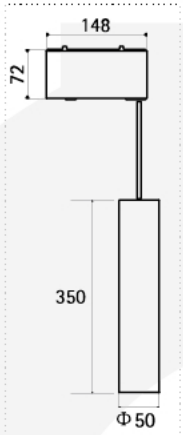

DV-PD-3515