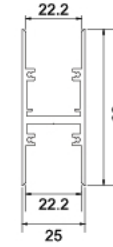

Recessed track (trimless)
cut out (mm)
28x1000
20x1996

Surface-mounted track

Recessed track

cut out (mm)
28x1002
28x2000

Pendant

Up & Down

Surface-mounted track

Pendant