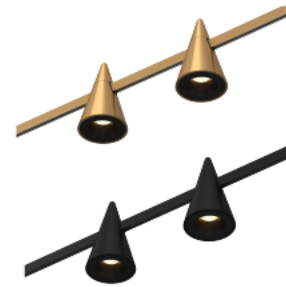

LED | | 24V | CE IP20 | CRI90

Model No.	LWQ-M39	Beam Angle	60 Degrees
Finish Color	Sandy Black / Glossy Gold	Installation	Magnetic Track Mounted
Input Power	5W	Warranty	3 Years
LED Light Source	COB (3000K/4000K)	Certification	CE,CCC