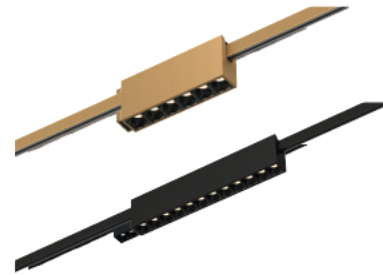

LED | | 24V | CE IP20 | CR180/90

Model No.	LWQ-M49	Beam Angle	24/40 Degrees
Finish Color	Sandy Black / Glossy Gold	Installation	Magnetic Track Mounted
Input Power	6W / 12w	Warranty	3 Years
LED Light Source	osram 3030 (3000K/4000K)	Certification	CE,CCC

LED | | 24V | CE IP20 | CR180/90

Model No.	LWQ-M51	Beam Angle	120 Degrees
Finish Color	Sandy Black / Glossy Gold	Installation	Magnetic Track Mounted
Input Power	6W / 12w	Warranty	3 Years
LED Light Source	osram 2835 (3000K/4000K)	Certification	CE,CCC