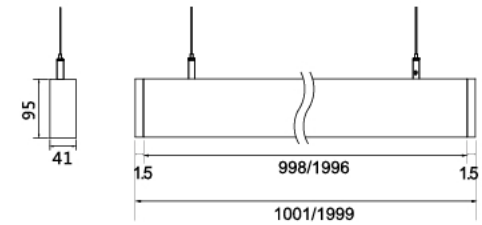

Pendant

DV-D-48150

- Total Power Consumed (W) > 150 W + 12W
- Total light output (lm) > 595 lm
- Efficacy (lm/W) > 960 lm/W
- Correlated Colour Temperature (k) > 3000K/4000K
- Color Rendering Index (Ra) > 90
- Operating temperature range > -20 < Ta < +40
- Operating Voltage (Vac) > DC 48V
- Beam angle > 110°
- Installation > MAG series track
- IP Rating IP20
- Dimension (mm) > 400*34*70mm
- Warranty > 5 years