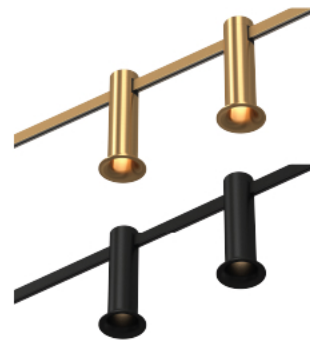

PEARL SERIES

KEYLIGHT

SPAIN

LIGHTING PRODUCTS

LED | 24V | CE IP20 | CR190

Model No.	LWQ-M31	Beam Angle	60 Degrees
Finish Color	Sandy Black / Glossy Gold	Installation	Magnetic Track Mounted
Input Power	5W	Warranty	3 Years
LED Light Source	COB (3000K/4000K)	Certification	CE,CCC