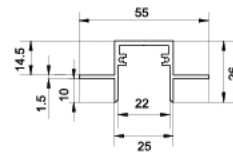

MAG-TRM-551000