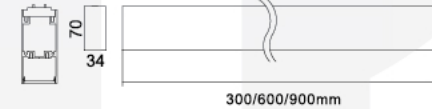

6.6W		11W		18.6W	
14.11, 18.6W	882.00mm	13.11, 18.6W	882.00mm	18.6, 18.6W	882.00mm
14.34, 17.76W	441.00mm	13.41, 18.6W	441.00mm	18.35, 18.6W	441.00mm
6.302, 18.77W	607.65mm	13.16, 18.6W	607.65mm	18.46, 18.6W	607.65mm
3.316, 7.435W	303.82mm	7.376, 18.6W	303.82mm	14.46, 18.6W	303.82mm