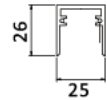

Surface-mounted track