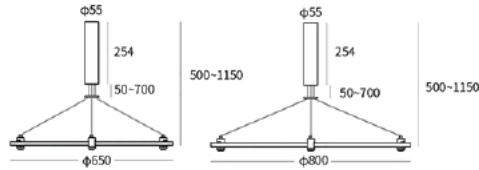

Magnetic Suitcase DC24V