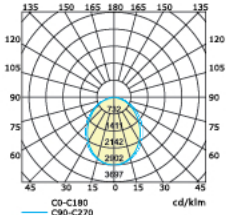

CCT	3000K/4000K/6000K
CRI	>90
Input Voltage	24V/48V
Beam Angle	20°/30°/40°/50°/60°
Color	Black/White
Size (mm)	3W: Φ35x68x75mm 5W: Φ35x80x75mm

Photometric Diagram