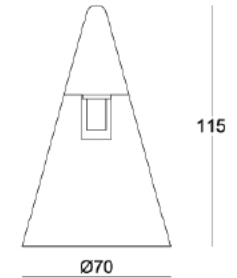

LED | | 24V | CE IP20 | CRI90

Model No.	LWQ-M39	Beam Angle	60 Degrees
Finish Color	Sandy Black / Glossy Gold	Installation	Magnetic Track Mounted
Input Power	5W	Warranty	3 Years
LED Light Source	COB (3000K/4000K)	Certification	CE,CCC