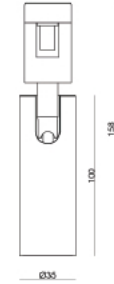

LED | | 24V | CE IP20 | CRI90

Model No.	LWQ-M35	Beam Angle	60 Degrees
Finish Color	Sandy Black / Glossy Gold	Installation	Magnetic Track Mounted
Input Power	5W	Warranty	3 Years
LED Light Source	COB (3000K/4000K)	Certification	CE,CCC