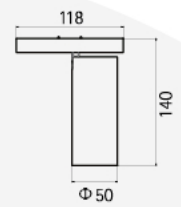

Power	7W/12W/15W/18/24W
CCT	3000K/4000K/6000K
CRI	>90
Input Voltage	24V/48V
Beam Angle	15°/24°/36°/60°
Color	Black/White