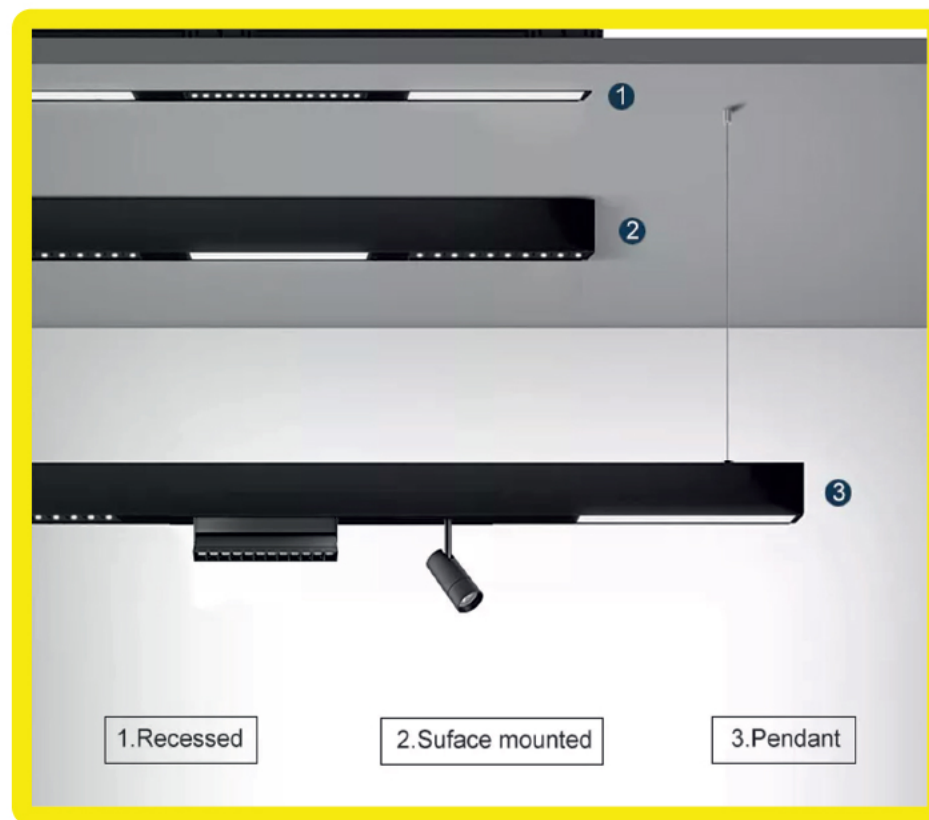

Freely combination:

Track: 1m length or 2m length (optional)

Lights: Pendant light + grill light + linear light
spotlight + fold light (optional)

Connector: right angel shape, external corner,
internal corner (optional)

Power connector: mini size

Color: black/white (optional)

Installation method:

Recessed

Surface-mounted

Pendant light

Application:

Hotel villas, supermarkets, shops, offices,
commercial and residential spaces.