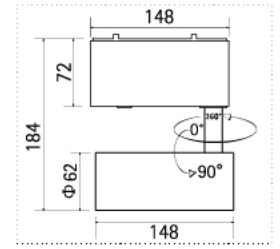

CCT 3000K/4000K/6000K
CRI >90
Input Voltage 24V/48V
Beam Angle 15°/25°/35°/60°
Color Black/White
Size (mm) Φ 62 | L: 148 | H: 184

DV-SP-6220