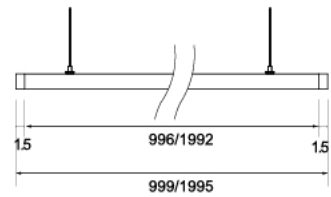

Recessed track (trimless)
cut out (mm)
28x1000
20x1996

Surface-mounted track

Recessed track

cut out (mm)
28x1002
28x2000

Pendant

Up & Down

Surface-mounted track

Pendant