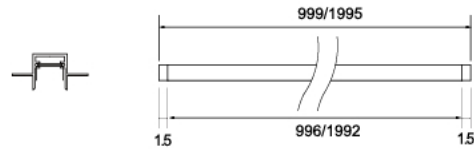

Recessed track (trimless)
cut out (mm)
28x1000
20x1996