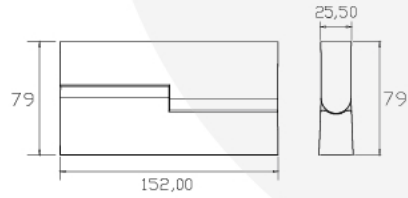

Power	6W
CCT	3000K/4000K/6000K
CRI	>85
Input Voltage	24V/48V
Beam Angle	110°
Color	Black/White
Size (mm)	25.5x79x152mm