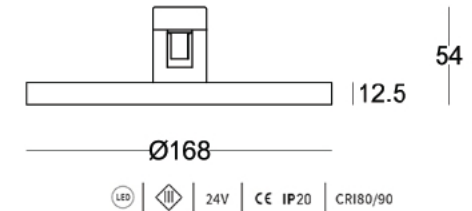

Model No.	LWQ-M57	Beam Angle	120 Degrees
Finish Color	Sandy Black / Glossy Gold	Installation	Magnetic Track Mounted
Input Power	10W	Warranty	3 Years
LED Light Source	Edison 2835 (3000K/4000K)	Certification	CE,CCC