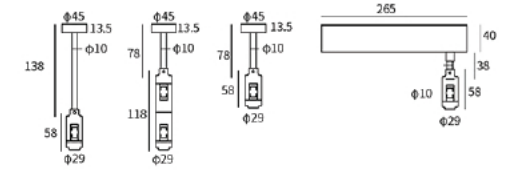

Set of accessories for Surface Application of Magnetic Rail