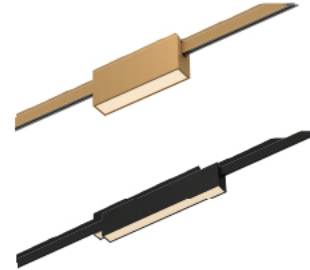

LED | | 24V | CE IP20 | CR180/90

Model No.	LWQ-M49	Beam Angle	24/40 Degrees
Finish Color	Sandy Black / Glossy Gold	Installation	Magnetic Track Mounted
Input Power	6W / 12w	Warranty	3 Years
LED Light Source	osram 3030 (3000K/4000K)	Certification	CE,CCC

KL-M51