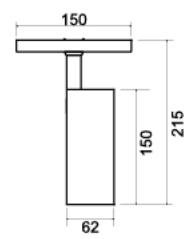

MAGNETIC
LIGHTS

LISA SERIES

KEYLIGHT

SPAIN

LIGHTING PRODUCTS

TRACK STRUCTURE

Inner wide size: 15 mm

Height: 14.25 mm

Dimension (mm) > 300*22*21mm

Warranty > 5 years

MAG-LN-3005

MAG-LN-6011

MAG-LN-9017

Power	5.5W/11W/16.5W
CCT	3000K/4000K/6000K
CRI	>85
Input Voltage	24V/48V
Beam Angle	100°
Color	Black/White
Size (mm)	5.5W: 22x16x300mm 11W: 22x16x600mm 16.5W: 22x16x900mm

Photometric Diagram

MAG-SP-4807

MAG-SP-4812

MAG-SP-4815

MAG-SP-4818

MAG-SP-4824

Power	7W/12W/15W/18/24W
CCT	3000K/4000K/6000K
CRI	>90
Input Voltage	24V/48V
Beam Angle	15°/24°/36°/60°
Color	Black/White

MAG-LN-9152

MIKE SERIES

MAG-DT-2179

Power	6W
CCT	3000K/4000K/6000K
CRI	>85
Input Voltage	24V/48V
Beam Angle	110°
Color	Black/White
Size (mm)	25.5x79x152mm

Power	6W
CCT	3000K/4000K/6000K
CRI	>85
Input Voltage	24V/48V
Beam Angle	25°/30°/60°
Color	Black/White
Size (mm)	25.5x79x152mm