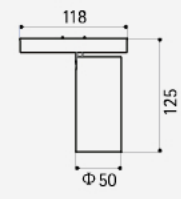

Power	7W/12W/15W/18/24W
CCT	3000K/4000K/6000K
CRI	>90
Input Voltage	24V/48V
Beam Angle	15°/24°/36°/60°
Color	Black/White