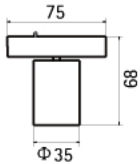

MAG-ST-4803

CCT	3000K/4000K/6000K
CRI	>90
Input Voltage	24V/48V
Beam Angle	20°/30°/40°/50°/60°
Color	Black/White
Size (mm)	3W: Φ35x68x75mm 5W: Φ35x80x75mm