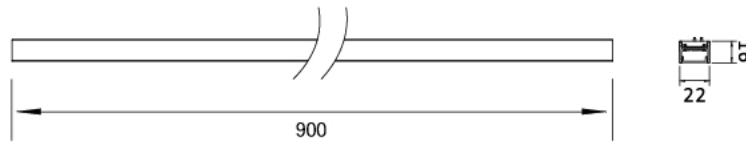

Dimension (mm) > 300*22*21mm

Warranty > 5 years

MAG-LN-3005

MAG-LN-6011

MAG-LN-9017

Power	5.5W/11W/16.5W
CCT	3000K/4000K/6000K
CRI	>85
Input Voltage	24V/48V
Beam Angle	100°
Color	Black/White
Size (mm)	5.5W: 22x16x300mm 11W: 22x16x600mm 16.5W: 22x16x900mm