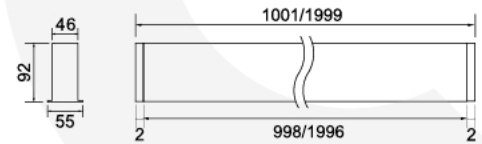

Recessed track
cut out (mm)
47x1004
47x2004