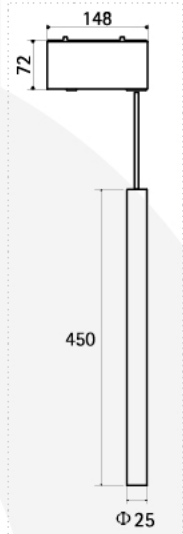

 Color Black/White

102.0mm		138mm		219.0mm	
SW 45°		SW 30°		SW 15°	
lx	1487,3889lx	3167,1786lx	482,1,496,32lx	82,81lx	
lm	412,4,482,22lx	290,7,441,61lx	130,4,432,72lx	127,82lx	
lm	185,1,481,02lx	129,2,181,42lx	78,12,48,38lx	188,86lx	
lm	185,2,181,02lx	78,12,121,22lx	39,61,48,08lx	284,85lx	

DV-SP-4010

CCT 3000K/4000K/6000K
 CRI >90
 Input Voltage 24V/48V
 Beam Angle 15°/25°/35°/60°
 Color Black/White
 Size (mm) Φ 62 | L: 148 | H: 184

DV-SP-6220

DV-DT-3616

Power	15W
CCT	3000K/4000K/6000K
CRI	>85
Input Voltage	24V/48V
Beam Angle	12°/30°/45°
Color	Black/White
Size (mm)	36x160x135.5 mm

DV-PD-150

Power	8W
CCT	3000K/4000K/6000K
CRI	>85
Input Voltage	24V/48V
Beam Angle	Polarized 70°
Color	Black/White

DV-PD-3515

DV-PD-4502

Power	15W/2.2W
CCT	3000K/4000K/6000K
CRI	>85
Input Voltage	24V/48V
Beam Angle	25°/60°
Color	Black/Silver/Gold
Size (mm)	3515: $\Phi 50 \times 350$ mm 4503: $\Phi 25 \times 450$ mm

Photometric Diagram

Flux out	
384.11, 647.53lx	$\Phi 240$ mm
66.42, 145.18lx	$\Phi 270$ mm
42.92, 71.79lx	$\Phi 300$ mm
24.42, 40.47lx	$\Phi 330$ mm
13.24, 20.24lx	$\Phi 360$ mm
7.07, 11.09lx	$\Phi 390$ mm
3.93, 5.51lx	$\Phi 420$ mm
2.14, 2.74lx	$\Phi 450$ mm
1.14, 1.34lx	$\Phi 480$ mm
0.64, 0.67lx	$\Phi 510$ mm