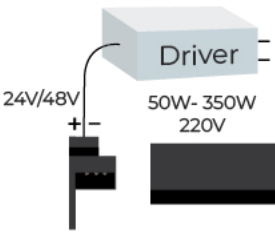

THE LV TRACK SYSTEM CAN BE MOVED AROUND AND ALSO COMBINED OR CHANGED