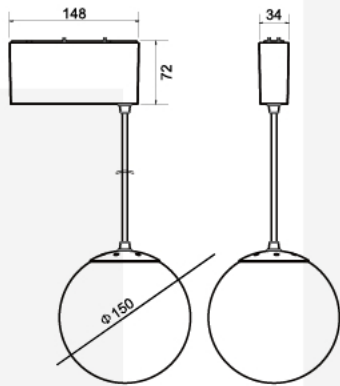

Power	8W
CCT	3000K/4000K/6000K
CRI	>85
Input Voltage	24V/48V
Beam Angle	120°
Color	Black/White