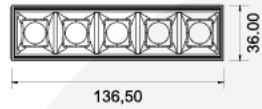

DV-SP-4010

CCT 3000K/4000K/6000K
 CRI >90
 Input Voltage 24V/48V
 Beam Angle 15°/25°/35°/60°
 Color Black/White
 Size (mm) Φ 62 | L: 148 | H: 184

DV-SP-6220

DV-DT-3616

Power	15W
CCT	3000K/4000K/6000K
CRI	>85
Input Voltage	24V/48V
Beam Angle	12°/30°/45°
Color	Black/White
Size (mm)	36x160x135.5 mm