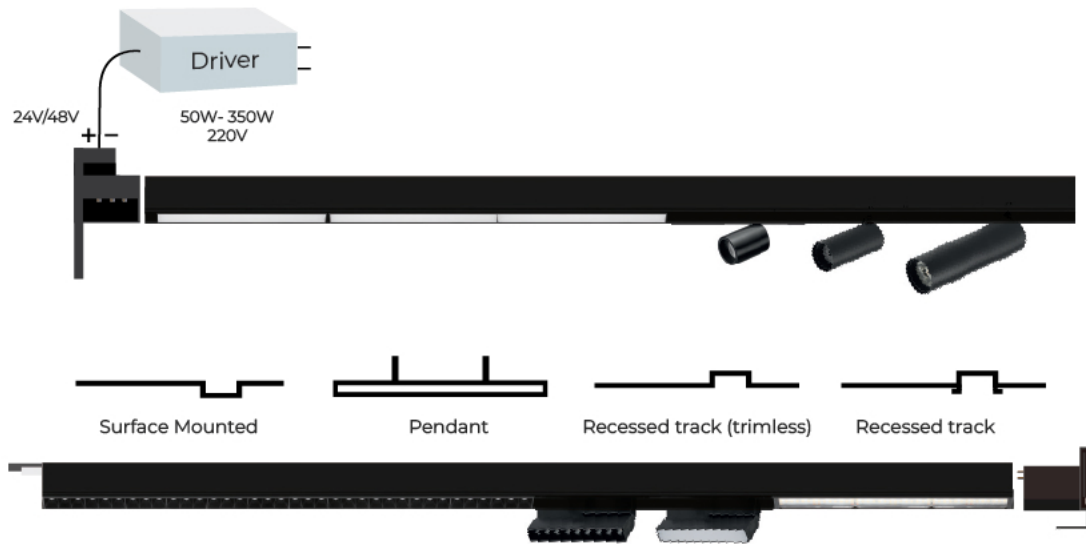

DALI intelligent control is available, mobile phone-specific APP that can be used to adjust the brightness, color temperature and control specific light.

Track Connector Module