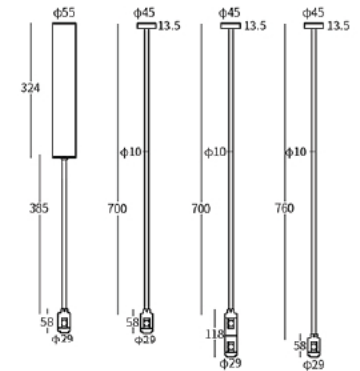

Set of accessories for Pendant ④ Application of Magnetic Rail