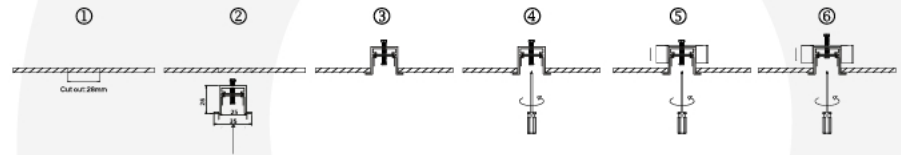

Pendant

Up & Down

MAG-TR-251000S

Surface-mounted track

MAG-PN-361000

Pendant

Recessed track (trimless)

Recessed track (trimless)