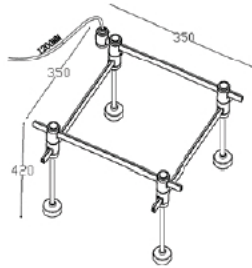

TRACK 24V
Magnetic Straight Track Rail

TRACK 24V
Magnetic Suspension Circular Track Rail

Magnetic Suitcase DC24V

Pendant- Recessed flexible fastening+ Electric Cable(max 1200mm)

(Use for driver Placement,Suitable for Pendant ①②③④)