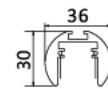

Recessed track (trimless)
cut out (mm)
28x1000
20x1996

Surface-mounted track

Recessed track

cut out (mm)
28x1002
28x2000

Pendant

Up & Down

Surface-mounted track

Pendant