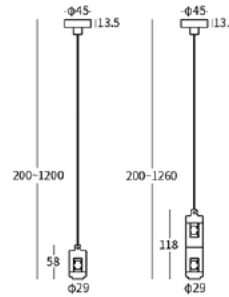

WALL LAMP/SURFACE

Set of accessories for Wall Lamp Application of Magnetic Rail

Set of accessories for Surface Application of Magnetic Rail

ACCESSORIES ALL 24V TRACKS

Set of accessories for Pendant ① Application of Magnetic Rail