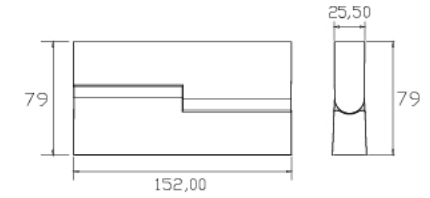

MIKE SERIES

MAG-DT-2179

Power	6W
CCT	3000K/4000K/6000K
CRI	>85
Input Voltage	24V/48V
Beam Angle	110°
Color	Black/White
Size (mm)	25.5x79x152mm

Power	6W
CCT	3000K/4000K/6000K
CRI	>85
Input Voltage	24V/48V
Beam Angle	25°/30°/60°
Color	Black/White
Size (mm)	25.5x79x152mm