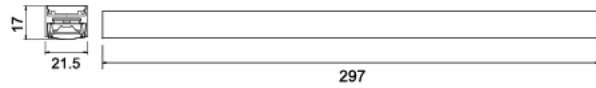

Power	7W
CCT	3000K/4000K/6000K
CRI	>85
Input Voltage	24V/48V
Beam Angle	LR25°/P18°/30°/90° LR40°/60°/110°/90x110°
Color	Black/White
Size (mm)	21.5x17x297mm