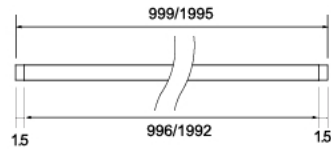

Surface-mounted track