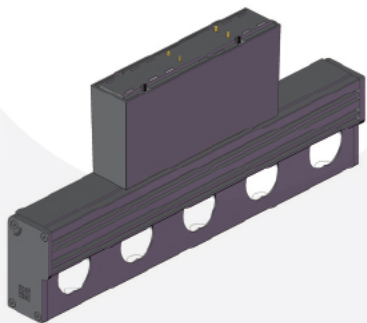

Power	8W
CCT	3000K/4000K/6000K
CRI	>85
Input Voltage	24V/48V
Beam Angle	120°
Color	Black/White

DV-PD-150

Power	8W
CCT	3000K/4000K/6000K
CRI	>85
Input Voltage	24V/48V
Beam Angle	Polarized 70°
Color	Black/White