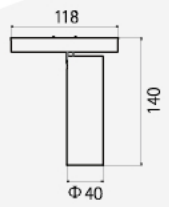

Power	7W/12W/15W/18/24W
CCT	3000K/4000K/6000K
CRI	>90
Input Voltage	24V/48V
Beam Angle	15°/24°/36°/60°
Color	Black/White