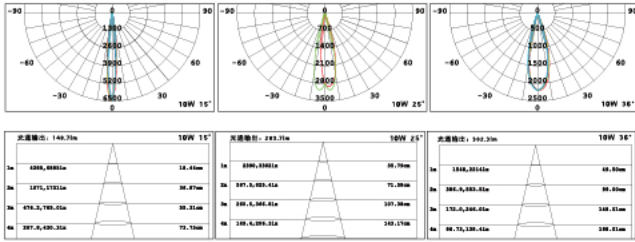

CCT 3000K/4000K/6000K
CRI >90
Input Voltage 24V/48V
Beam Angle 15°/25°/36°
Color Black/White
Size (mm) Φ 40 | L: 150 | H: 156

DV-SP-4010

CCT 3000K/4000K/6000K
CRI >90
Input Voltage 24V/48V
Beam Angle 15°/25°/35°/60°
Color Black/White
Size (mm) Φ 62 | L: 148 | H: 184

DV-SP-6220