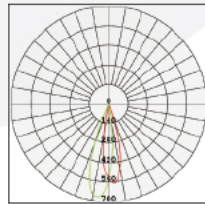

DV-PD-150

Power	8W
CCT	3000K/4000K/6000K
CRI	>85
Input Voltage	24V/48V
Beam Angle	Polarized 70°
Color	Black/White

DV-PD-3515

DV-PD-4502

Power	15W/2.2W
CCT	3000K/4000K/6000K
CRI	>85
Input Voltage	24V/48V
Beam Angle	25°/60°
Color	Black/Silver/Gold
Size (mm)	3515: $\Phi 50 \times 350$ mm 4503: $\Phi 25 \times 450$ mm

Photometric Diagram

Flux out	
384.11, 647.53lx	$\Phi 240$ mm
66.42, 145.18lx	$\Phi 270$ mm
42.92, 71.79lx	$\Phi 300$ mm
24.42, 40.47lx	$\Phi 330$ mm
13.24, 20.24lx	$\Phi 360$ mm
7.07, 11.09lx	$\Phi 390$ mm
3.93, 5.51lx	$\Phi 420$ mm
2.14, 2.74lx	$\Phi 450$ mm
1.14, 1.34lx	$\Phi 480$ mm
0.64, 0.67lx	$\Phi 510$ mm