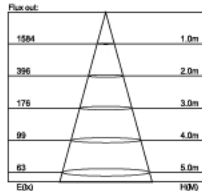

CCT	3000K/4000K/6000K
CRI	>90
Input Voltage	24V/48V
Beam Angle	20°/30°/40°/50°/60°
Color	Black/White
Size (mm)	3W: Φ35x68x75mm 5W: Φ35x80x75mm

Photometric Diagram