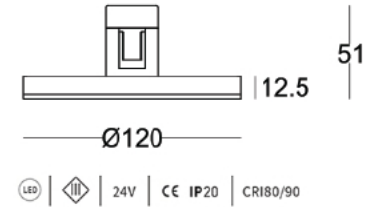

Model No.	LWQ-M53	Beam Angle	120 Degrees
Finish Color	Sandy Black / Glossy Gold	Installation	Magnetic Track Mounted
Input Power	7W	Warranty	3 Years
LED Light Source	Edison 2835 (3000K/4000K)	Certification	CE,CCC