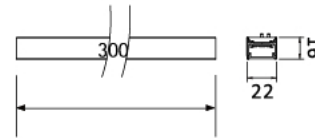

Dimension (mm) > 300*22*21mm

Warranty > 5 years

MAG-LN-3005

MAG-LN-6011

MAG-LN-9017

Power	5.5W/11W/16.5W
CCT	3000K/4000K/6000K
CRI	>85
Input Voltage	24V/48V
Beam Angle	100°
Color	Black/White
Size (mm)	5.5W: 22x16x300mm 11W: 22x16x600mm 16.5W: 22x16x900mm