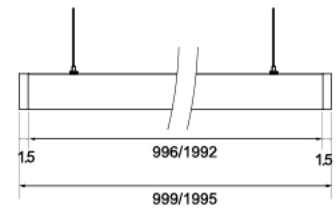

Pendant

Up & Down