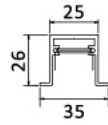

MAG-TRM-551000

Recessed track (trimless)
cut out (mm)
28x1000
20x1996

MAG-TR-371000

Surface-mounted track

MAG-TRM-351000

Recessed track

cut out (mm)
28x1002
28x2000

MAG-PN-621000