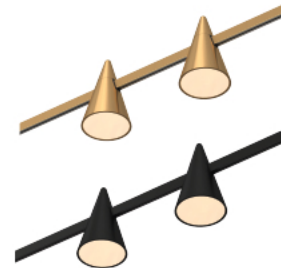

LED | | 24V | CE IP20 | CRI80/90

Model No.	LWQ-M41	Beam Angle	120 Degrees
Finish Color	Sandy Black / Glossy Gold	Installation	Magnetic Track Mounted
Input Power	3W	Warranty	3 Years
LED Light Source	Osram 2835 (3000K/4000K)	Certification	CE,CCC