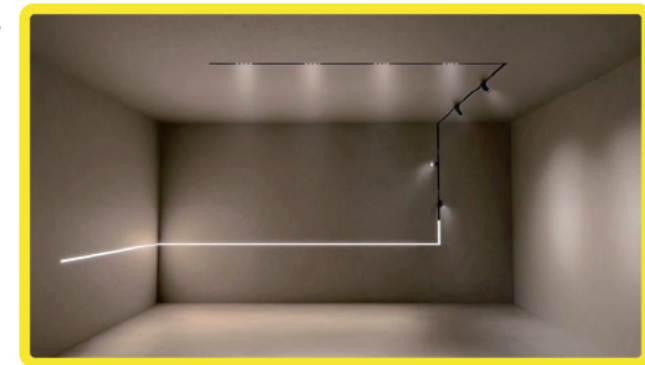

= 180°
= Connection module

T 90° W
T Connection module

T 90°
T Connection module

DALI intelligent control is available, mobile phone-specific APP that can be used to adjust the brightness, color temperature and control specific light.