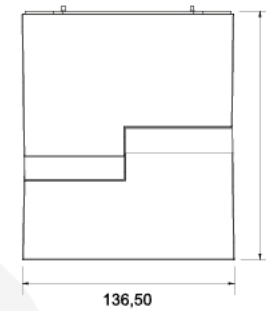

Power	15W
CCT	3000K/4000K/6000K
CRI	>85
Input Voltage	24V/48V
Beam Angle	12°/30°/45°
Color	Black/White
Size (mm)	36x160x135.5 mm

Power	15W
CCT	3000K/4000K/6000K
CRI	>85
Input Voltage	24V/48V
Beam Angle	110°
Color	Black/White
Size (mm)	36x160x135.5 mm