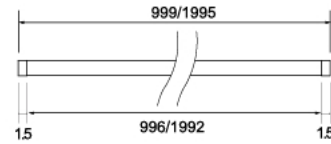

MAG-TRM-551000

Recessed track (trimless)
cut out (mm)
28x1000
20x1996

MAG-TR-371000

Surface-mounted track

MAG-TRM-351000

Recessed track

cut out (mm)
28x1002
28x2000

MAG-PN-621000