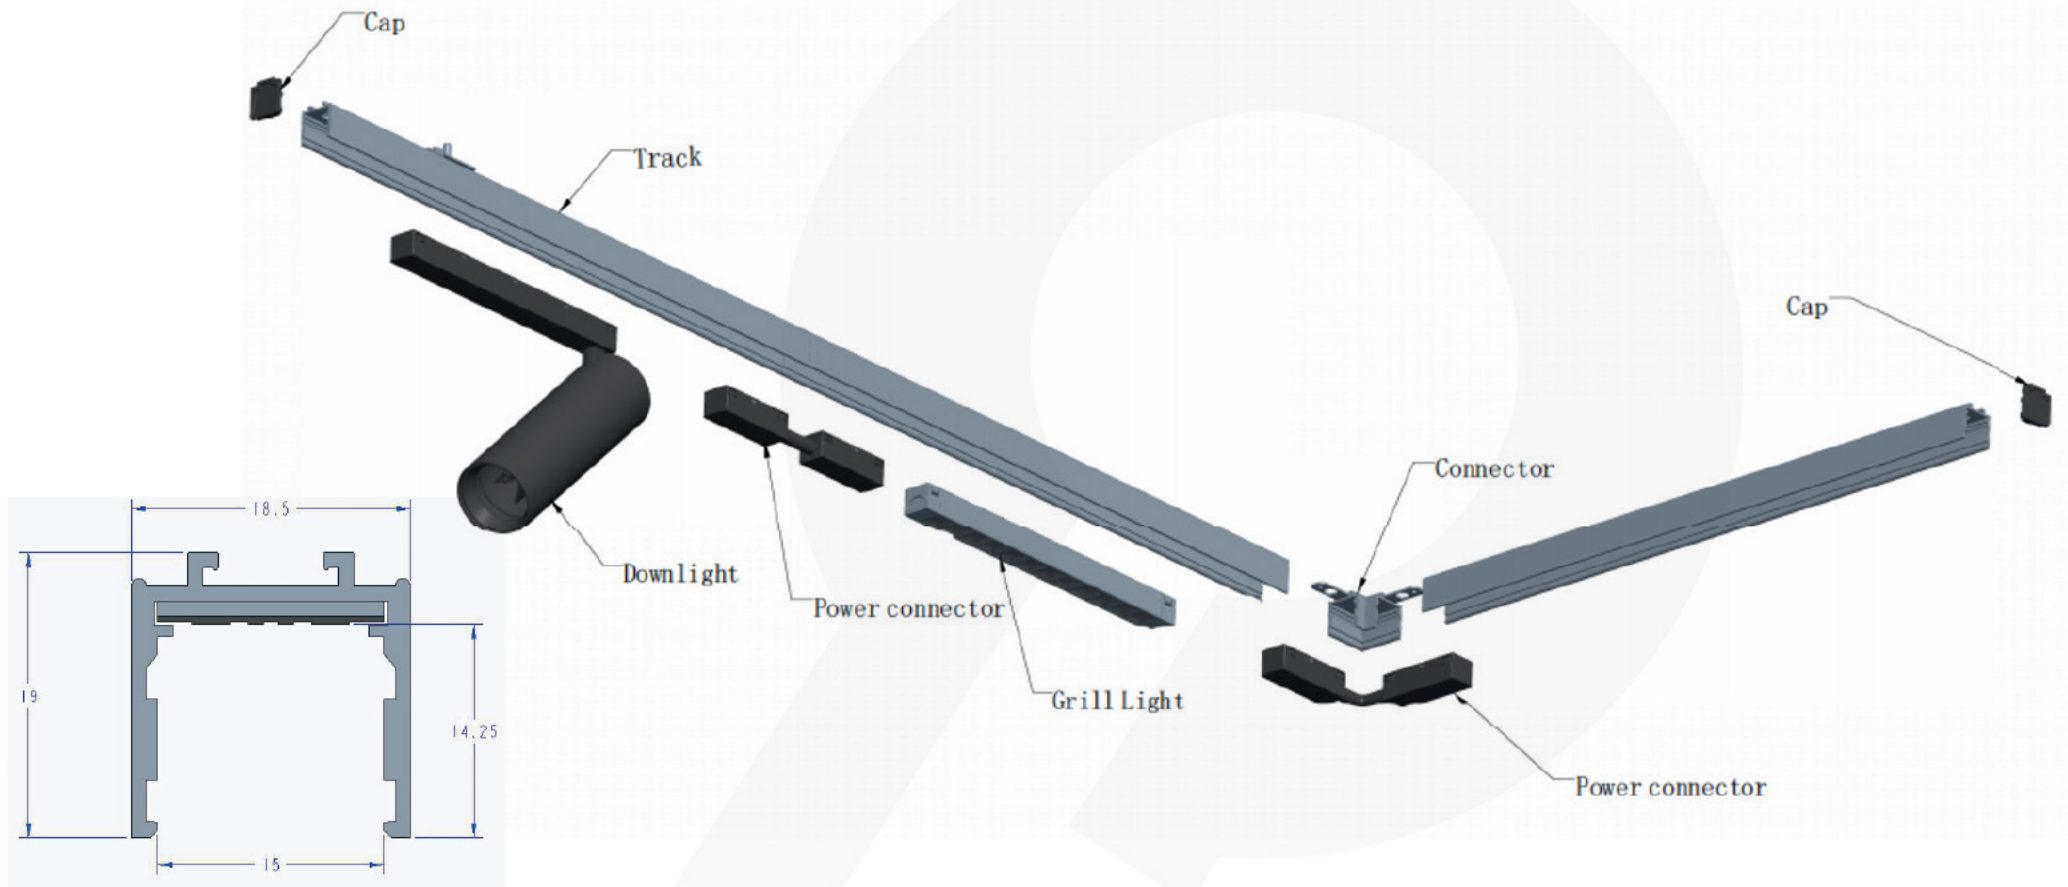

Features:

- 💡 Size looks smart and elegant
- 💡 Magnetic system can be freely combined and disassembled.
- 💡 Low voltage: safe and reliable for operation
- 💡 Customized intelligent control: Smartphone app to adjust the dimmer, color temperature, and/or control single light.
- 💡 Adjusting the quantity of lamps according to the distance of the track to meet the light effect requirements of the space.
- 💡 Beam angle can be adjusted according to customer's needs.
- 💡 The light installation structure can be recessed, surface-mounted or hanged to meet customer's diversified needs. It has a simple structure to easily install and replace.
- 💡 The magnetic track light is ideal for hotels, villas, supermarkets, offices, and commercial or residential spaces.
- 💡 Small power supply to be installed in the track. No external exposure for a clean look.

Freely combination:

Track: 1m length or 2m length (optional)

Lights: Pendant light + grill light + linear light
spotlight + fold light (optional)

Connector: right angel shape, external corner,
internal corner (optional)