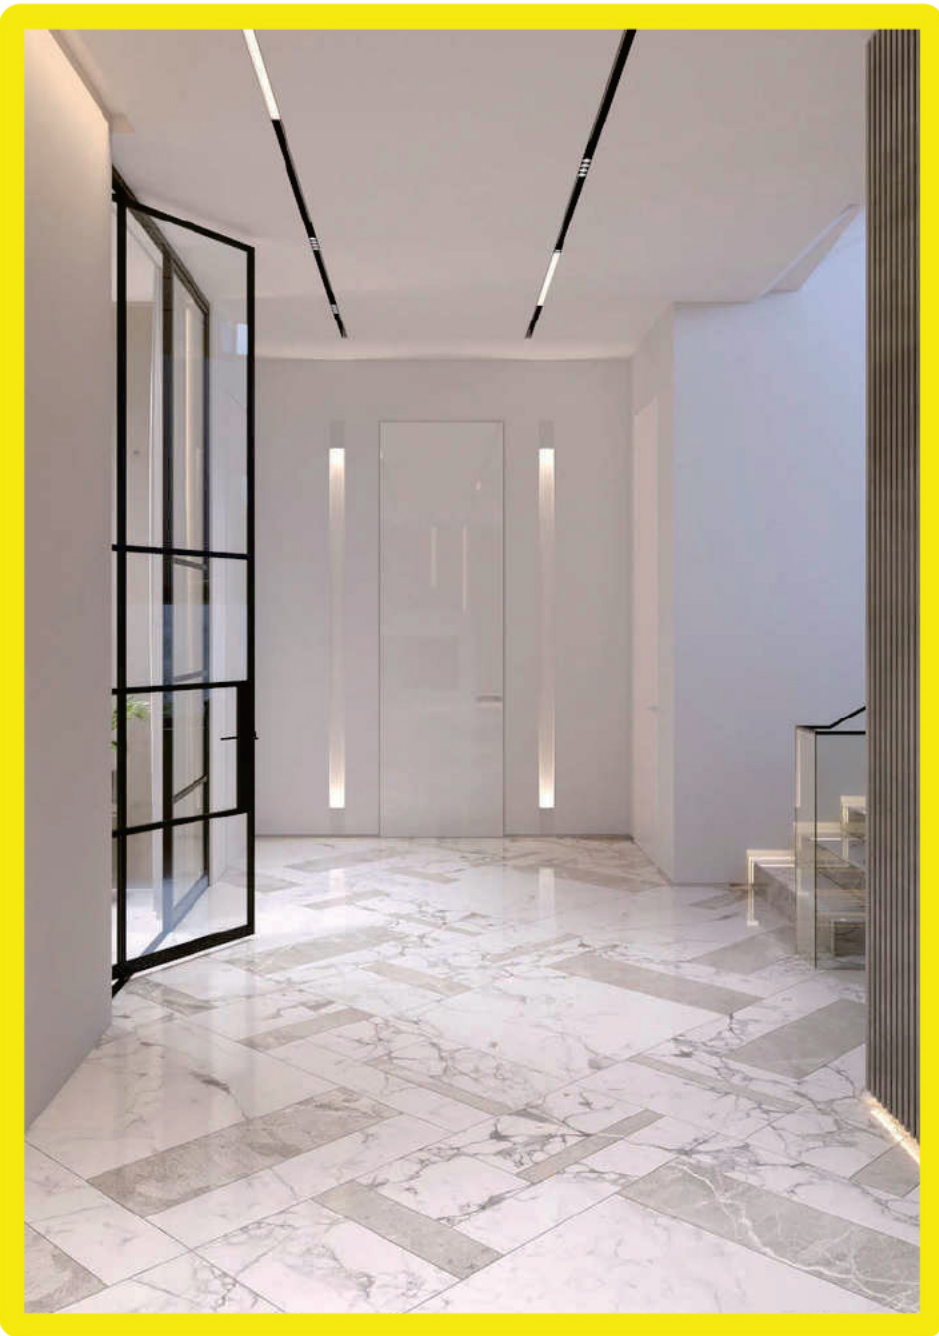

DV-DT-34137

DV-DT-34270

DV-DT-3440

CCT 3000K/4000K/6000K
.....
CRI >85
.....
Input Voltage 24V/48V
.....
Beam Angle 15°/30°/45°
.....
Color Black/White