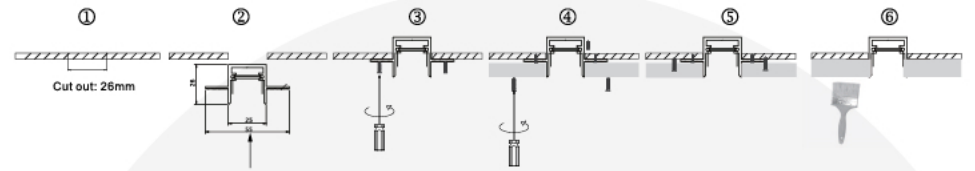

Pendant

Up & Down

MAG-TR-251000S

Surface-mounted track

MAG-PN-361000

Pendant

Recessed track (trimless)

Recessed track (trimless)