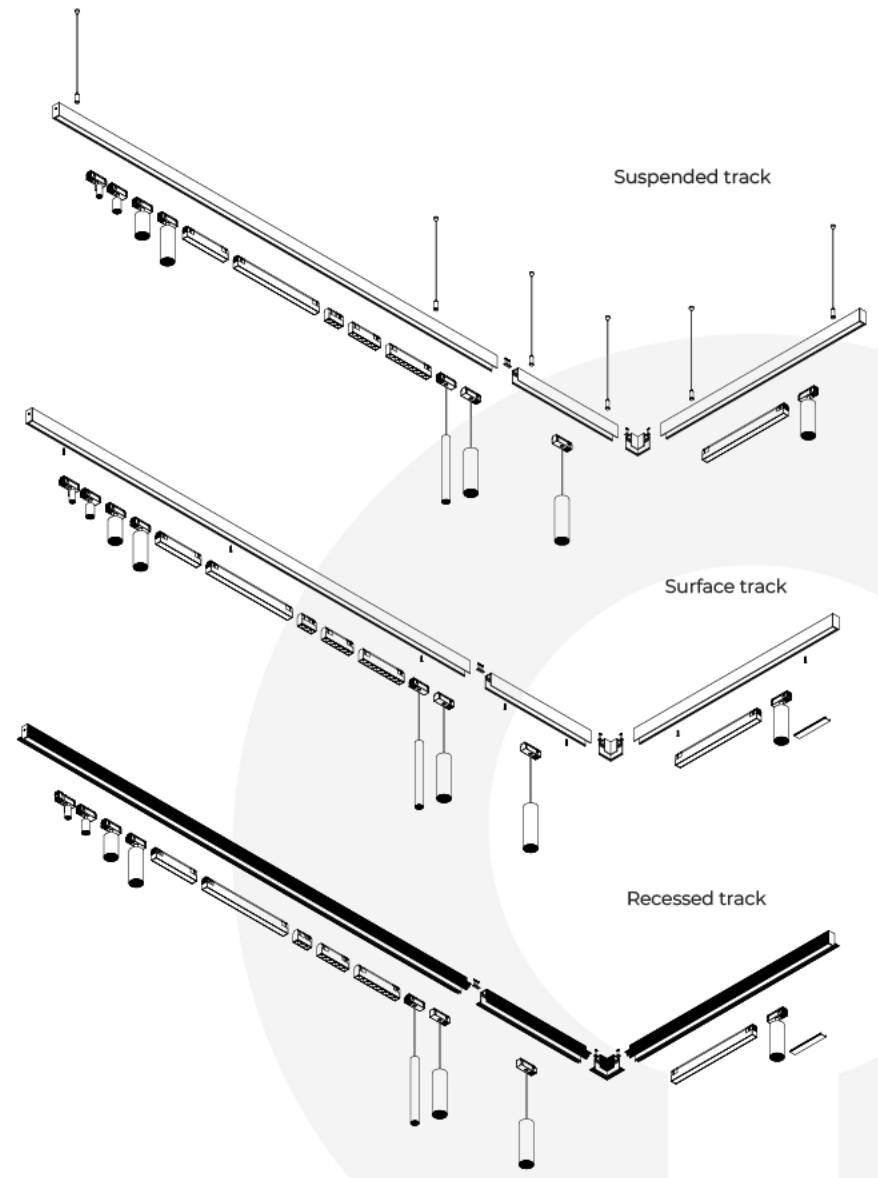

DAVID SERIES

KEYLIGHT

SPAIN

LIGHTING PRODUCTS

THE LV TRACK SYSTEM CAN BE MOVED AROUND AND ALSO COMBINED OR CHANGED

Track Connector Module

L 90°
L Connection module

L 90° N
IN 7 Connection module