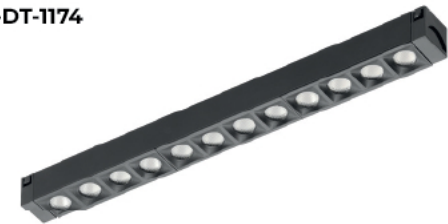

Power connector: mini size

Color: black/white (optional)

Installation method:

Recessed

Surface-mounted

Pendant light

Application:

Hotel villas, supermarkets, shops, offices,
commercial and residential spaces.

KEYLIGHT

SPAIN

LIGHTING PRODUCTS

SURFACE MOUNTED TRACK
L:1000 (mm)

SV-TR-18100

SURFACE MOUNTED TRACK
L:1000 (mm)

SV-TR-19100

RECESSED MOUNTED TRACK
L:1000 (mm)

SV-TRM-47100

LINEAR LIGHT
L:174 | W:14 | H:14 (mm)
L:300 | W:14 | H:14 (mm)

SV-LN-30

ADJUSTABLE LINEAR LIGHT
L:172.5 | W:14.8 | H: 39 (mm)

SV-DN-171

GRILL LIGHT
L:174 | W:14.8 | H:14 (mm)
L:300 | W:14.8 | H:14 (mm)

SV-DT-1174

ADJUSTABLE GRILL LIGHT
L:172.5 | W:14.8 | H:39 (mm)

LIGHTS

SPOTLIGHT

D: 35 | H: 62 (mm) - 5W

SV-SP-0535

SPOTLIGHT

D: 35 | H: 80 (mm) - 8W