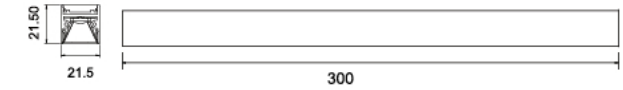

MAG-LN-2921

Power	7W
CCT	3000K/4000K/6000K
CRI	>85
Input Voltage	24V/48V
Beam Angle	LR25°/P18°/30°/90° LR40°/60°/110°/90x110°
Color	Black/White
Size (mm)	21.5x17x297mm

MAG-DT-3021

Power	7W
CCT	3000K/4000K/6000K
CRI	>85
Input Voltage	24V/48V
Beam Angle	25°/30°/60°
Color	Black/White
Size (mm)	21.5x21.5x300mm