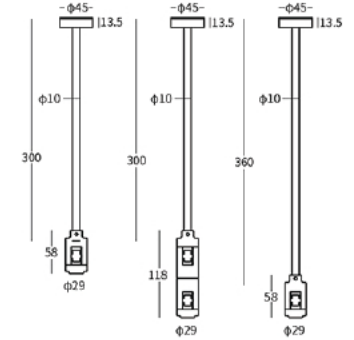

Set of accessories for Pendant ② Application of Magnetic Rail