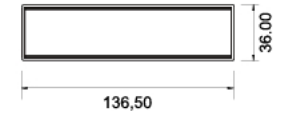

Power	15W
CCT	3000K/4000K/6000K
CRI	>85
Input Voltage	24V/48V
Beam Angle	12°/30°/45°
Color	Black/White
Size (mm)	36x160x135.5 mm

Power	15W
CCT	3000K/4000K/6000K
CRI	>85
Input Voltage	24V/48V
Beam Angle	110°
Color	Black/White
Size (mm)	36x160x135.5 mm