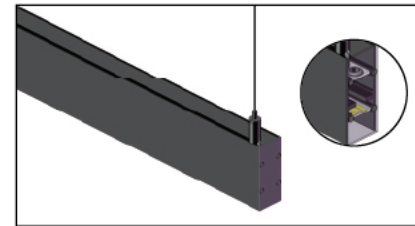

MAG-TRM-551000

Recessed track (trimless)
cut out (mm)
28x1000
20x1996

MAG-TR-371000

Surface-mounted track

MAG-TRM-351000

Recessed track

cut out (mm)
28x1002
28x2000

MAG-PN-621000