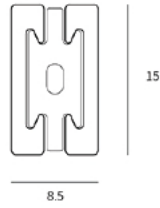

TRACK 24V
Magnetic Suspension Circular Track Rail