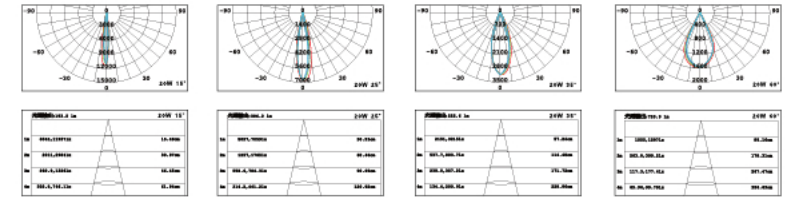

CCT 3000K/4000K/6000K
CRI >90
Input Voltage 24V/48V
Beam Angle 15°/25°/36°
Color Black/White
Size (mm) Φ 40 | L: 150 | H: 156

DV-SP-4010

CCT 3000K/4000K/6000K
CRI >90
Input Voltage 24V/48V
Beam Angle 15°/25°/35°/60°
Color Black/White
Size (mm) Φ 62 | L: 148 | H: 184

DV-SP-6220