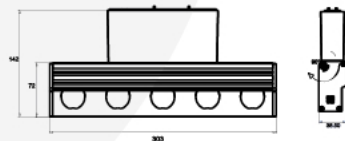

Power	8W
CCT	3000K/4000K/6000K
CRI	>85
Input Voltage	24V/48V
Beam Angle	Polarized 70°
Color	Black/White