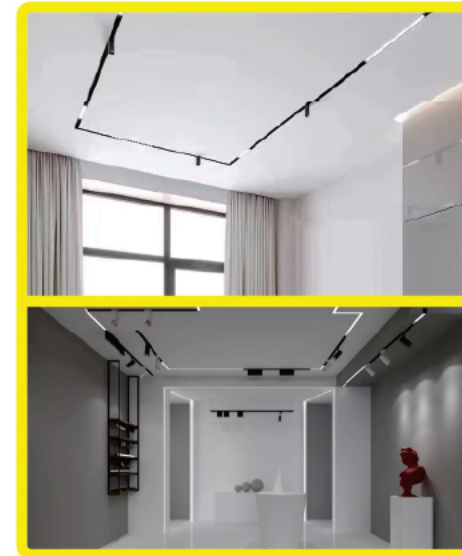

DALI intelligent control is available, mobile phone-specific APP that can be used to adjust the brightness, color temperature and control specific light.

Track Connector Module