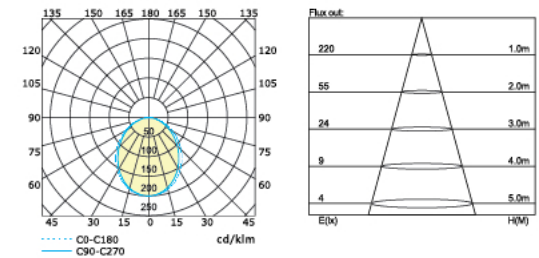

Power	5.5W/11W/16.5W
CCT	3000K/4000K/6000K
CRI	>85
Input Voltage	24V/48V
Beam Angle	100°
Color	Black/White
Size (mm)	5.5W: 22x16x300mm 11W: 22x16x600mm 16.5W: 22x16x900mm

Photometric Diagram