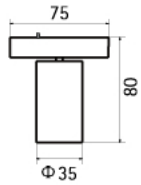

MAGNETIC
LIGHTS

LISA SERIES

KEYLIGHT

SPAIN

LIGHTING PRODUCTS

TRACK STRUCTURE

Inner wide size: 15 mm

Height: 14.25 mm

Dimension (mm) > 300*22*21mm

Warranty > 5 years

MAG-LN-3005

MAG-LN-6011

MAG-LN-9017

Power	5.5W/11W/16.5W
CCT	3000K/4000K/6000K
CRI	>85
Input Voltage	24V/48V
Beam Angle	100°
Color	Black/White
Size (mm)	5.5W: 22x16x300mm 11W: 22x16x600mm 16.5W: 22x16x900mm

Photometric Diagram

Triac Dimmable | TRIDONIC PHILIPS EAGLE RISE Dimming Solution | 0-10V dimmable

MAG-ST-4803

MAG-ST-54805

CCT	3000K/4000K/6000K
CRI	>90
Input Voltage	24V/48V
Beam Angle	20°/30°/40°/50°/60°
Color	Black/White
Size (mm)	3W: Φ35x68x75mm 5W: Φ35x80x75mm