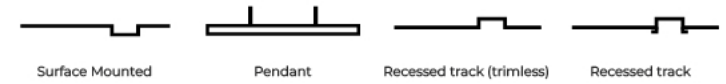

DAVID SERIES

KEYLIGHT

SPAIN

LIGHTING PRODUCTS

THE LV TRACK SYSTEM CAN BE MOVED AROUND AND ALSO COMBINED OR CHANGED

Track Connector Module

L 90°
L Connection module

L 90° N
IN 7 Connection module