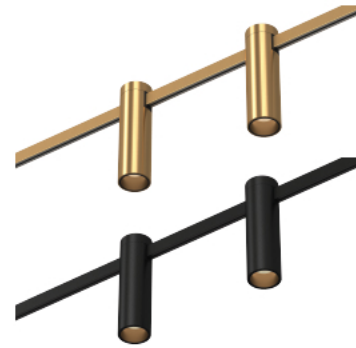

LED | 24V | CE IP20 | CR190

Model No.	LWQ-M31	Beam Angle	60 Degrees
Finish Color	Sandy Black / Glossy Gold	Installation	Magnetic Track Mounted
Input Power	5W	Warranty	3 Years
LED Light Source	COB (3000K/4000K)	Certification	CE,CCC

LED | 24V | CE IP20 | CR190

Model No.	LWQ-M33	Beam Angle	60 Degrees
Finish Color	Sandy Black / Glossy Gold	Installation	Magnetic Track Mounted
Input Power	5W	Warranty	3 Years
LED Light Source	COB (3000K/4000K)	Certification	CE,CCC