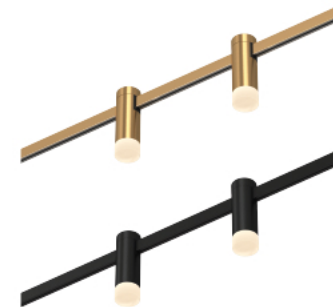

LED | | 24V | CE IP20 | CRI90

Model No.	LWQ-M35	Beam Angle	60 Degrees
Finish Color	Sandy Black / Glossy Gold	Installation	Magnetic Track Mounted
Input Power	5W	Warranty	3 Years
LED Light Source	COB (3000K/4000K)	Certification	CE,CCC