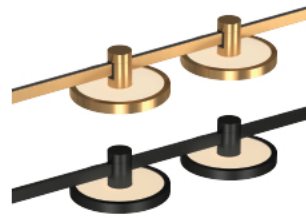

Model No.	LWQ-M53	Beam Angle	120 Degrees
Finish Color	Sandy Black / Glossy Gold	Installation	Magnetic Track Mounted
Input Power	7W	Warranty	3 Years
LED Light Source	Edison 2835 (3000K/4000K)	Certification	CE,CCC