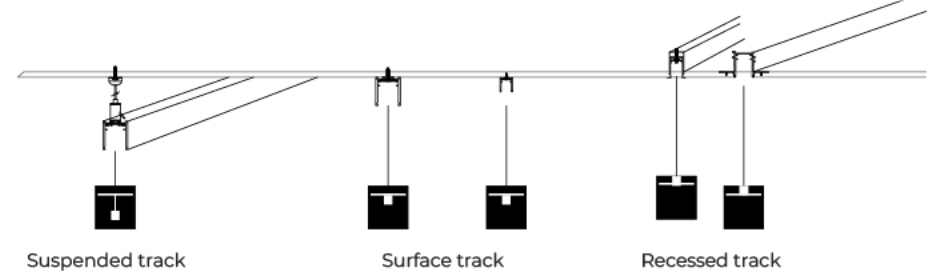

DAVID SERIES

KEYLIGHT

SPAIN

LIGHTING PRODUCTS

THE LV TRACK SYSTEM CAN BE MOVED AROUND AND ALSO COMBINED OR CHANGED

Track Connector Module

L 90°
L Connection module

L 90° N
IN 7 Connection module