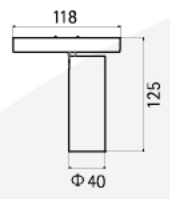

Power	7W/12W/15W/18/24W
CCT	3000K/4000K/6000K
CRI	>90
Input Voltage	24V/48V
Beam Angle	15°/24°/36°/60°
Color	Black/White