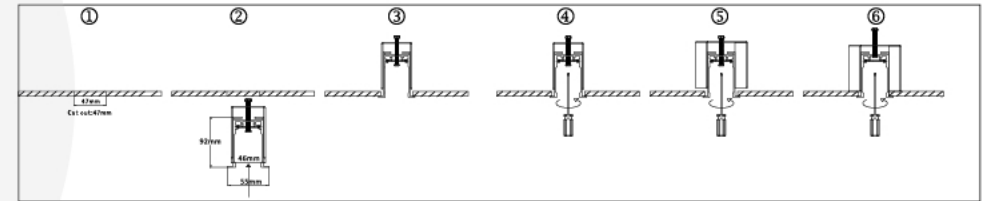

DV-TRM-120100

Recessed track (trimless)
cut out (mm)
75x1002
75x1998

Recessed track (trimless)

DV-TRM-55100

Recessed track
cut out (mm)
47x1004
47x2004

Recessed track

DV-TR-40100

Pendant/Surface-mounted track