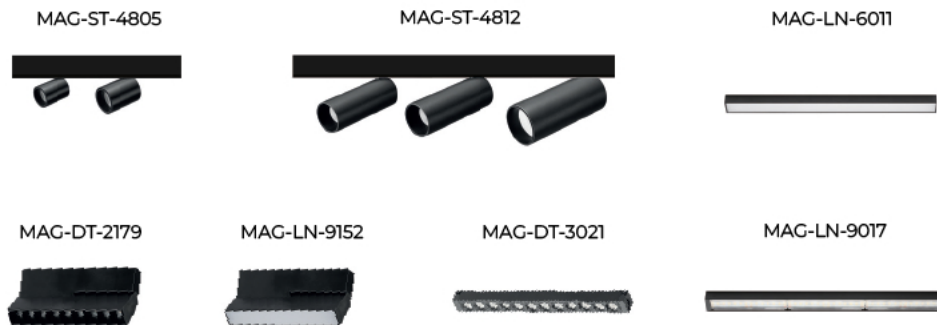

Track Connector Module

= 180°
= Connection module

L 90° N
IN 7 Connection module

T 90°
T Connection module

L 90° W
IN 7 Connection module

L 90°
L Connection module

Triac Dimmable | **TRIDONIC PHILIPS** **EAGLE RISE** Dimming Solution | 0-10V dimmable