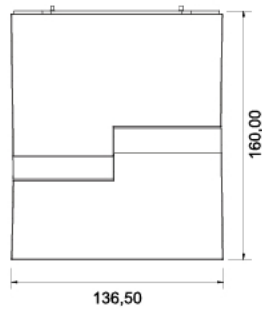

 Color Black/White

102.0mm		138mm		219.0mm	
SW 45°		SW 30°		SW 15°	
lx	1487,3889lx	3167,1786lx	482,1,496,32lx	82,81lx	
lm	412,4,482,22lx	290,7,441,61lx	130,4,432,72lx	127,82lx	
lm	185,1,481,02lx	129,2,181,42lx	78,12,48,38lx	188,86lx	
lm	185,2,181,02lx	78,12,121,22lx	39,61,48,08lx	284,85lx	

DV-SP-4010

CCT 3000K/4000K/6000K
 CRI >90
 Input Voltage 24V/48V
 Beam Angle 15°/25°/35°/60°
 Color Black/White
 Size (mm) Φ 62 | L: 148 | H: 184

DV-SP-6220

DV-DT-3616

Power	15W
CCT	3000K/4000K/6000K
CRI	>85
Input Voltage	24V/48V
Beam Angle	12°/30°/45°
Color	Black/White
Size (mm)	36x160x135.5 mm