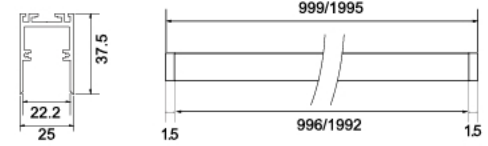

MAG-TRM-551000

Recessed track (trimless)
cut out (mm)
28x1000
20x1996

MAG-TR-371000

Surface-mounted track

MAG-TRM-351000

Recessed track

cut out (mm)
28x1002
28x2000

MAG-PN-621000