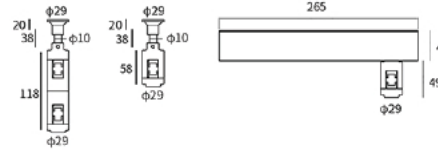

WALL LAMP/SURFACE

Set of accessories for Wall Lamp Application of Magnetic Rail