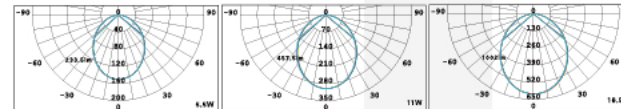

6.6W		11W		18.6W	
14.11, 18.6W	882.00mm	13.11, 18.6W	882.00mm	18.6, 18.6W	882.00mm
14.34, 17.76W	441.00mm	13.41, 18.6W	441.00mm	18.35, 18.6W	441.00mm
6.302, 18.77W	607.65mm	13.16, 18.6W	607.65mm	18.46, 18.6W	607.65mm
3.316, 7.435W	303.82mm	7.376, 18.6W	303.82mm	14.46, 18.6W	303.82mm

Triac Dimmable | TRIDONIC PHILIPS EAGLE RISE Dimming Solution | 0-10V dimmable