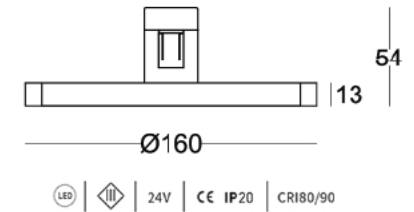

Model No.	LWQ-M55	Beam Angle	120 Degrees
Finish Color	Sandy Black / Glossy Gold	Installation	Magnetic Track Mounted
Input Power	9W	Warranty	3 Years
LED Light Source	Edison 2835 (3000K/4000K)	Certification	CE,CCC